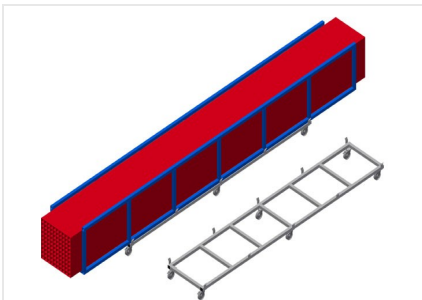

TPK4000

Profile transport trolleys

- Stable steel construction
- Transport trolley for carrying profile cassettes
- Ideal for transporting profile cassettes from storage to the saw or to the machining centre
- For profile pallets of up to 760 mm width
- Safety tabs to secure the pallets
- Six rollers, four castors with fixing brakes and two fixed rollers

Transport trolley for profile cassettes TPK 4000

Casters

Six rollers, four with a fixing brake and two fixed rollers, provide a high degree of mobility and easy, safe handling

Safety tabs

Safety tabs to secure the pallets

Transport trolley for profile cassettes TPK 4000

Transport trolley with long goods pallet

TPK 4000 / PROFILE TRANSPORT TROLLEYS

- Length 4,000 mm
- Width 820 mm
- Height 285 mm
- Load width 770 mm
- Weight 65 kg
- Load 1,200 kg
- Roller diameter 125 mm