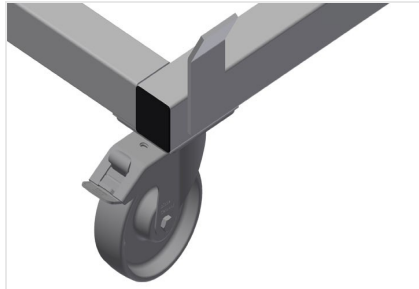

TPK4000

Profile transport trolleys

- Stable steel construction
- Transport trolley for carrying profile cassettes
- Ideal for transporting profile cassettes from storage to the saw or to the machining centre
- For profile pallets of up to 760 mm width
- Safety tabs to secure the pallets
- Six rollers, four castors with fixing brakes and two fixed rollers

Transport trolley for profile cassettes TPK 4000

Casters

Six rollers, four with a fixing brake and two fixed rollers, provide a high degree of mobility and easy, safe handling

Safety tabs

Safety tabs to secure the pallets

Transport trolley for profile cassettes TPK 4000

Transport trolley with long goods pallet

TPK 4000 / PROFILE TRANSPORT TROLLEYS

- Length 4,000 mm
- Width 820 mm
- Height 285 mm
- Load width 770 mm
- Weight 65 kg
- Load 1,200 kg
- Roller diameter 125 mm