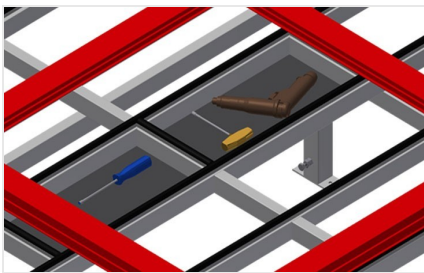

MST

Horizontal assembly
tables

MST 1000: Stable steel construction galvanised. Plastic support rollers. Height is adjustable.

MST 2000 - MST 3000: Assembly table expandable for all work tasks on frames and sashes. Stable steel construction. Horizontal frame transportation. Storage tray for setting down tools and accessories. Adjustable height. Table supporting surface with plastic slide bars. Simple installation with a modular system design.

Plastic rollers MST 1000

Support rollers L = 500 mm

Height adjustment MST 1000

Adjustable height 700 - 1,100 mm

Supporting surfaces MST 2000 / MST 3000

Supporting surfaces with plastic slide bars

Storage tray MST 2000 / MST 3000

Storage tray for setting down tools and accessories

Height adjustment MST 2000 / MST 3000

Adjustable height; working height can be set to 850 - 1,000 mm by means of adjustable feet

4-fold compressed air connection MST 2000 / MST 3000

4-fold compressed air connection for connecting compressed-air tools

Casters, compl. MST 2000 / MST 3000

Two casters with brake and two fixed rollers provide mobility in all directions

Brush strip MST 2000 / MST 3000