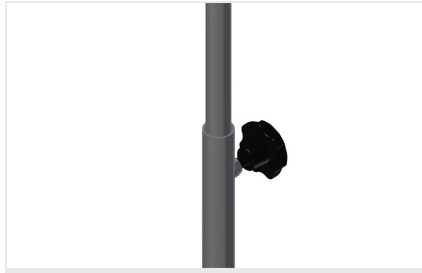

MST

Horizontal assembly
tables

MST 1000: Stable steel construction galvanised. Plastic support rollers. Height is adjustable.

MST 2000 - MST 3000: Assembly table expandable for all work tasks on frames and sashes. Stable steel construction. Horizontal frame transportation. Storage tray for setting down tools and accessories. Adjustable height. Table supporting surface with plastic slide bars. Simple installation with a modular system design.

Plastic rollers MST 1000

Support rollers L = 500 mm

Height adjustment MST 1000

Adjustable height 700 - 1,100 mm

Supporting surfaces MST 2000 / MST 3000

Supporting surfaces with plastic slide bars

Storage tray MST 2000 / MST 3000

Storage tray for setting down tools and accessories

Height adjustment MST 2000 / MST 3000

Adjustable height; working height can be set to 850 - 1,000 mm by means of adjustable feet

4-fold compressed air connection MST 2000 / MST 3000

MODELS

DIMENSION AND WEIGHT

MST 1000 / MST 2000 / MST 3000

Length (mm)	550 / 2.000 / 3.000
Width (mm)	450 / 1.300 / 1.300
Weight (kg)	10 / 90 / 110

MST 2000 / MST 3000

Height (mm)	850 ÷ 1.000
-------------	-------------