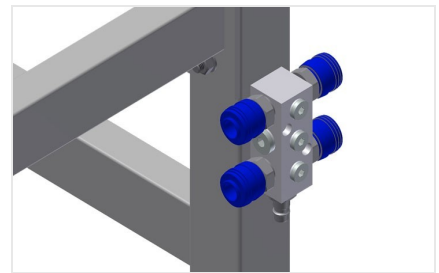

MST

Horizontal assembly
tables

MST 1000: Stable steel construction galvanised. Plastic support rollers. Height is adjustable.

MST 2000 - MST 3000: Assembly table expandable for all work tasks on frames and sashes. Stable steel construction. Horizontal frame transportation. Storage tray for setting down tools and accessories. Adjustable height. Table supporting surface with plastic slide bars. Simple installation with a modular system design.

Plastic rollers MST 1000

Support rollers L = 500 mm

Height adjustment MST 1000

Adjustable height 700 - 1,100 mm

Supporting surfaces MST 2000 / MST 3000

Supporting surfaces with plastic slide bars

Storage tray MST 2000 / MST 3000

Storage tray for setting down tools and accessories

Height adjustment MST 2000 / MST 3000

Adjustable height; working height can be set to 850 - 1,000 mm by means of adjustable feet

4-fold compressed air connection MST 2000 / MST 3000

4-fold compressed air connection for connecting compressed-air tools

Casters, compl. MST 2000 / MST 3000

Two casters with brake and two fixed rollers provide mobility in all directions

Brush strip MST 2000 / MST 3000