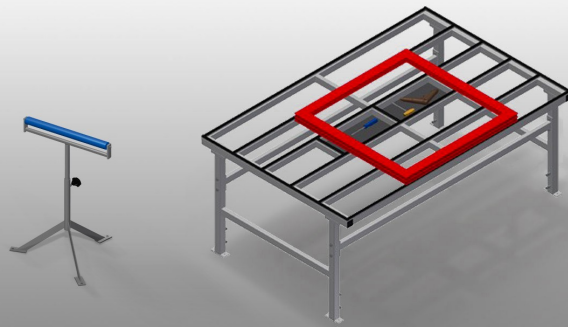

MST

Horizontal assembly
tables

MST 1000: Stable steel construction galvanised. Plastic support rollers. Height is adjustable.

MST 2000 - MST 3000: Assembly table expandable for all work tasks on frames and sashes. Stable steel construction. Horizontal frame transportation. Storage tray for setting down tools and accessories. Adjustable height. Table supporting surface with plastic slide bars. Simple installation with a modular system design.

Plastic rollers MST 1000

Support rollers L = 500 mm

Height adjustment MST 1000

Adjustable height 700 - 1,100 mm

Supporting surfaces MST 2000 / MST 3000

Supporting surfaces with plastic slide bars

Storage tray MST 2000 / MST 3000

Storage tray for setting down tools and accessories

Height adjustment MST 2000 / MST 3000

Adjustable height; working height can be set to 850 - 1,000 mm by means of adjustable feet

4-fold compressed air connection MST 2000 / MST 3000

4-fold compressed air connection for connecting compressed-air tools

Casters, compl. MST 2000 / MST 3000

Two casters with brake and two fixed rollers provide mobility in all directions

Brush strip MST 2000 / MST 3000