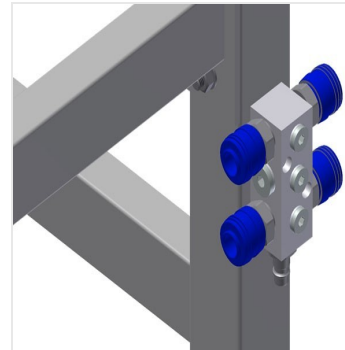

MST

Horizontal assembly
tables

MST 1000: Stable steel construction galvanised. Plastic support rollers. Height is adjustable.

MST 2000 - MST 3000: Assembly table expandable for all work tasks on frames and sashes. Stable steel construction. Horizontal frame transportation. Storage tray for setting down tools and accessories. Adjustable height. Table supporting surface with plastic slide bars. Simple installation with a modular system design.

Plastic rollers MST 1000

Support rollers L = 500 mm

Height adjustment MST 1000

Adjustable height 700 - 1,100 mm

Supporting surfaces MST 2000 / MST 3000

Supporting surfaces with plastic slide bars

Storage tray MST 2000 / MST 3000

Storage tray for setting down tools and accessories

Height adjustment MST 2000 / MST 3000

Adjustable height; working height can be set to 850 - 1,000 mm by means of adjustable feet

4-fold compressed air connection MST 2000 / MST 3000

4-fold compressed air connection for connecting compressed-air tools

Casters, compl. MST 2000 / MST 3000

Two casters with brake and two fixed rollers provide mobility in all directions

Brush strip MST 2000 / MST 3000