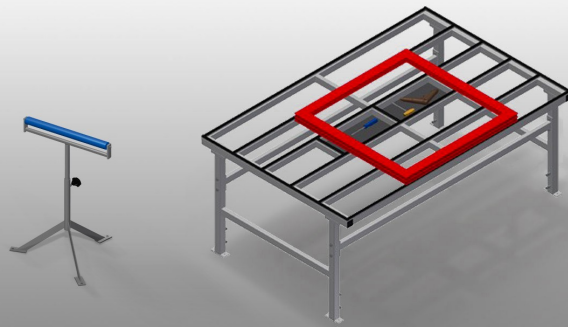

MST

Horizontal assembly
tables

MST 1000: Stable steel construction galvanised. Plastic support rollers. Height is adjustable.

MST 2000 - MST 3000: Assembly table expandable for all work tasks on frames and sashes. Stable steel construction. Horizontal frame transportation. Storage tray for setting down tools and accessories. Adjustable height. Table supporting surface with plastic slide bars. Simple installation with a modular system design.

Plastic rollers MST 1000

Support rollers L = 500 mm

Height adjustment MST 1000

Adjustable height 700 - 1,100 mm

Supporting surfaces MST 2000 / MST 3000

Supporting surfaces with plastic slide bars

Storage tray MST 2000 / MST 3000

Storage tray for setting down tools and accessories

Height adjustment MST 2000 / MST 3000

Adjustable height; working height can be set to 850 - 1,000 mm by means of adjustable feet

4-fold compressed air connection MST 2000 / MST 3000

MODELS

DIMENSION AND WEIGHT

MST 1000 / MST 2000 / MST 3000

Length (mm)	550 / 2.000 / 3.000
Width (mm)	450 / 1.300 / 1.300
Weight (kg)	10 / 90 / 110

MST 2000 / MST 3000

Height (mm)	850 ÷ 1.000
-------------	-------------