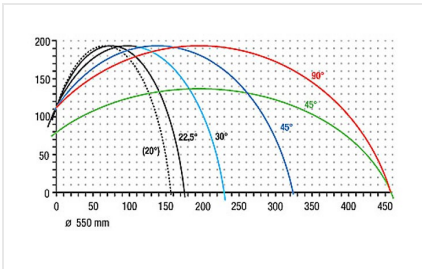

Mitre saw MGS 245/00

Cutting diagram MGS 245/00