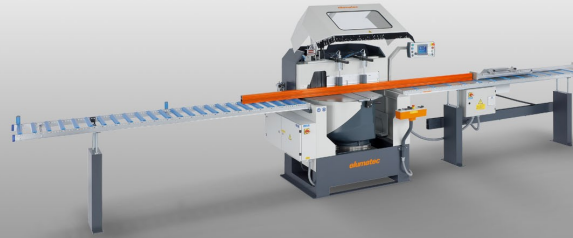

### MGS245/00

Mitre saws

The universal saw for special applications

- The reliable elumatec principle "Sawing from below":
- Free access to the table surface for optimal loading and unloading of profiles
- The patented saw arm suspension creates a cutting pressure towards the back fence which ensures safe clamping of the workpiece
- Safety hood opens automatically
- Pulsed coolant system
- Standard equipped with saw blade
- Pivoting range of 22.5° to the left and right manually with digital angle display
- Tilting range pneumatic 90° - 45°  
(intermediate angles by means of turret stop and digital display)

#### MITRE SAW MGS 245/31

See MGS 245/00, however:

- 3-axis PC control, E 580, for electronic pivoting and tilting
- Electronically controlled length adjustment of the length stop and measuring system
- 10.4" colour touch display
- Network connection RJ45, 10/100 Mbit
- Length adjustment 6,000 mm

#### MITRE SAW MGS 245/30

See MGS 245/31, however:

- Length adjustment 4,500 mm

#### MITRE SAW MGS 245/32

See MGS 245/31, however:

- Length adjustment 7,500 mm