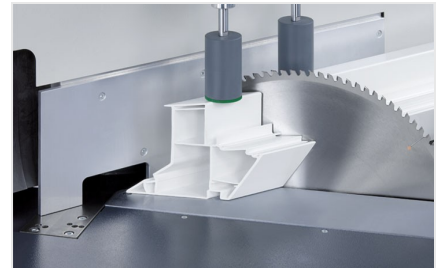

Mitre saw MGS 245/00