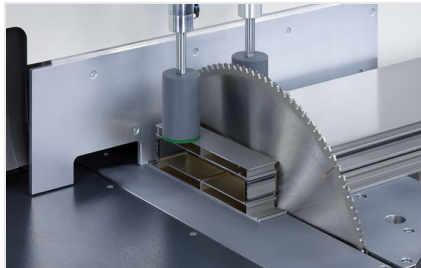

Mitre saw MGS 245/00