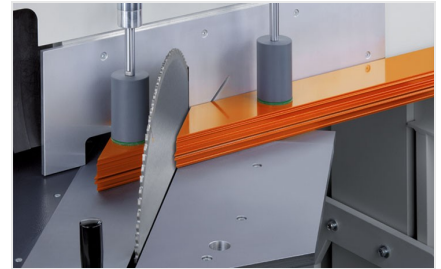

Mitre saw MGS 245/00