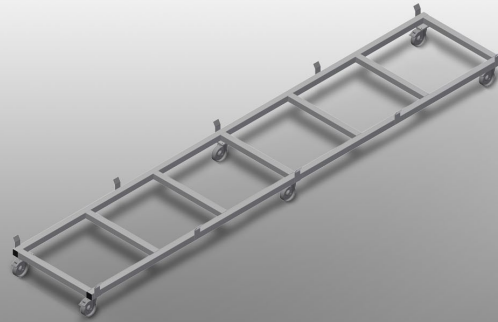

TPK4000

Profile transport trolleys

- Stable steel construction
- Transport trolley for carrying profile cassettes
- Ideal for transporting profile cassettes from storage to the saw or to the machining centre
- For profile pallets of up to 760 mm width
- Safety tabs to secure the pallets
- Six rollers, four castors with fixing brakes and two fixed rollers

Transport trolley for profile cassettes TPK 4000

Casters

Six rollers, four with a fixing brake and two fixed rollers, provide a high degree of mobility and easy, safe handling

Safety tabs

Safety tabs to secure the pallets

Transport trolley for profile cassettes TPK 4000

Transport trolley with long goods pallet

TPK 4000 / PROFILE TRANSPORT TROLLEYS

- Length 4,000 mm
- Width 820 mm
- Height 285 mm
- Load width 770 mm
- Weight 65 kg
- Load 1,200 kg
- Roller diameter 125 mm