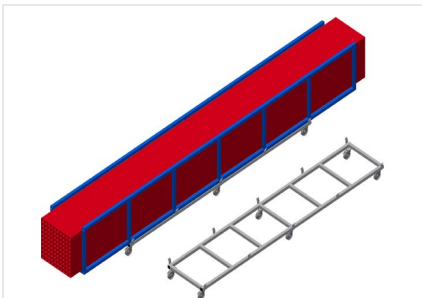

TPK4000

Profile transport trolleys

- Stable steel construction
- Transport trolley for carrying profile cassettes
- Ideal for transporting profile cassettes from storage to the saw or to the machining centre
- For profile pallets of up to 760 mm width
- Safety tabs to secure the pallets
- Six rollers, four castors with fixing brakes and two fixed rollers

Transport trolley for profile cassettes TPK 4000

Casters

Six rollers, four with a fixing brake and two fixed rollers, provide a high degree of mobility and easy, safe handling

Safety tabs

Safety tabs to secure the pallets

Transport trolley for profile cassettes TPK 4000

Transport trolley with long goods pallet

TPK 4000 / PROFILE TRANSPORT TROLLEYS

- Length 4,000 mm
- Width 820 mm
- Height 285 mm
- Load width 770 mm
- Weight 65 kg
- Load 1,200 kg
- Roller diameter 125 mm