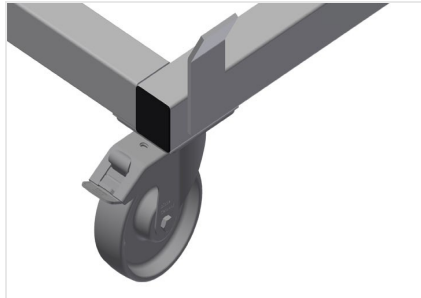

TPK4000

Profile transport trolleys

- Stable steel construction
- Transport trolley for carrying profile cassettes
- Ideal for transporting profile cassettes from storage to the saw or to the machining centre
- For profile pallets of up to 760 mm width
- Safety tabs to secure the pallets
- Six rollers, four castors with fixing brakes and two fixed rollers

Transport trolley for profile cassettes TPK 4000

Casters

Six rollers, four with a fixing brake and two fixed rollers, provide a high degree of mobility and easy, safe handling

Safety tabs

Safety tabs to secure the pallets

Transport trolley for profile cassettes TPK 4000

Transport trolley with long goods pallet

TPK 4000 / PROFILE TRANSPORT TROLLEYS

- Length 4,000 mm
- Width 820 mm
- Height 285 mm
- Load width 770 mm
- Weight 65 kg
- Load 1,200 kg
- Roller diameter 125 mm