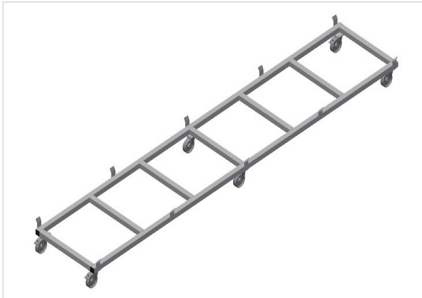

TPK4000

Profile transport trolleys

- Stable steel construction
- Transport trolley for carrying profile cassettes
- Ideal for transporting profile cassettes from storage to the saw or to the machining centre
- For profile pallets of up to 760 mm width
- Safety tabs to secure the pallets
- Six rollers, four castors with fixing brakes and two fixed rollers

Transport trolley for profile cassettes TPK 4000

Casters

Six rollers, four with a fixing brake and two fixed rollers, provide a high degree of mobility and easy, safe handling

Safety tabs

Safety tabs to secure the pallets

Transport trolley for profile cassettes TPK 4000

Transport trolley with long goods pallet

TPK 4000 / PROFILE TRANSPORT TROLLEYS

- Length 4,000 mm
- Width 820 mm
- Height 285 mm
- Load width 770 mm
- Weight 65 kg
- Load 1,200 kg
- Roller diameter 125 mm