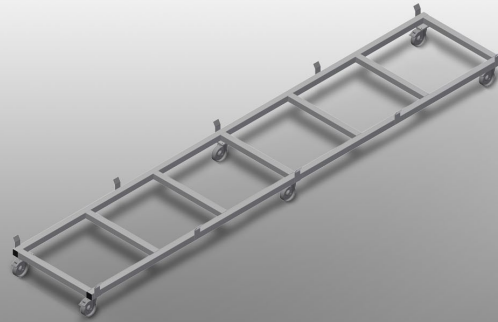

**TPK**

Profile transport trolleys

Stable steel construction. Transport trolley for carrying profile cassettes. Ideal for transporting profile cassettes from storage to the saw or to the machining centre. For profile pallets of up to 760 mm width. Safety tabs to secure the pallets. Six rollers, four swivel castors with locking stop and two fixed rollers.

**Casters**

Six rollers, four with a fixing brake and two fixed rollers, provide a high degree of mobility and easy, safe handling

**Safety tabs**

Safety tabs to secure the pallets

### DIMENSION AND WEIGHT

|             |       |
|-------------|-------|
| Length (mm) | 4.000 |
| Width (mm)  | 820   |
| Height (mm) | 285   |
| Weight (kg) | 65    |