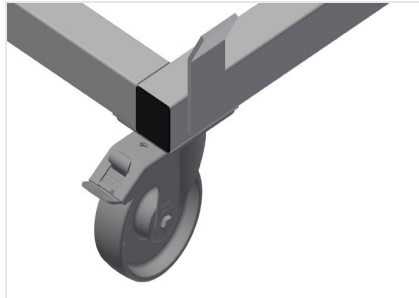

TPK4000

Profile transport trolleys

- Stable steel construction
- Transport trolley for carrying profile cassettes
- Ideal for transporting profile cassettes from storage to the saw or to the machining centre
- For profile pallets of up to 760 mm width
- Safety tabs to secure the pallets
- Six rollers, four castors with fixing brakes and two fixed rollers

Transport trolley for profile cassettes TPK 4000

Casters

Six rollers, four with a fixing brake and two fixed rollers, provide a high degree of mobility and easy, safe handling

Safety tabs

Safety tabs to secure the pallets

Transport trolley for profile cassettes TPK 4000

Transport trolley with long goods pallet

TPK 4000 / PROFILE TRANSPORT TROLLEYS

- Length 4,000 mm
- Width 820 mm
- Height 285 mm
- Load width 770 mm
- Weight 65 kg
- Load 1,200 kg
- Roller diameter 125 mm