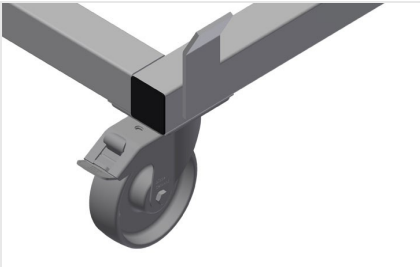

**TPK**

Profile transport trolleys

Stable steel construction. Transport trolley for carrying profile cassettes. Ideal for transporting profile cassettes from storage to the saw or to the machining centre. For profile pallets of up to 760 mm width. Safety tabs to secure the pallets. Six rollers, four swivel castors with locking stop and two fixed rollers.

**Casters**

Six rollers, four with a fixing brake and two fixed rollers, provide a high degree of mobility and easy, safe handling

**Safety tabs**

Safety tabs to secure the pallets

### DIMENSION AND WEIGHT

|             |       |
|-------------|-------|
| Length (mm) | 4.000 |
| Width (mm)  | 820   |
| Height (mm) | 285   |
| Weight (kg) | 65    |