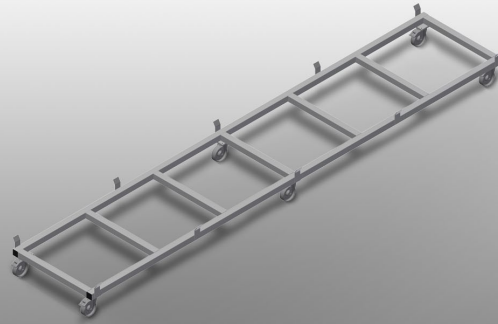

TPK4000

Profile transport trolleys

- Stable steel construction
- Transport trolley for carrying profile cassettes
- Ideal for transporting profile cassettes from storage to the saw or to the machining centre
- For profile pallets of up to 760 mm width
- Safety tabs to secure the pallets
- Six rollers, four castors with fixing brakes and two fixed rollers

Transport trolley for profile cassettes TPK 4000

Casters

Six rollers, four with a fixing brake and two fixed rollers, provide a high degree of mobility and easy, safe handling

Safety tabs

Safety tabs to secure the pallets

Transport trolley for profile cassettes TPK 4000

Transport trolley with long goods pallet

TPK 4000 / PROFILE TRANSPORT TROLLEYS

- Length 4,000 mm
- Width 820 mm
- Height 285 mm
- Load width 770 mm
- Weight 65 kg
- Load 1,200 kg
- Roller diameter 125 mm