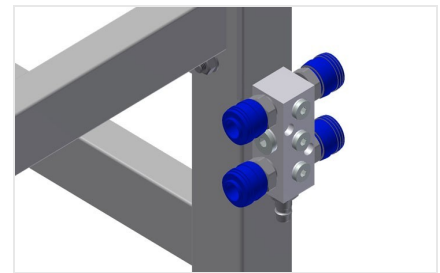

MST

Horizontal assembly
tables

MST 1000: Stable steel construction galvanised. Plastic support rollers. Height is adjustable.

MST 2000 - MST 3000: Assembly table expandable for all work tasks on frames and sashes. Stable steel construction. Horizontal frame transportation. Storage tray for setting down tools and accessories. Adjustable height. Table supporting surface with plastic slide bars. Simple installation with a modular system design.

Plastic rollers MST 1000

Support rollers L = 500 mm

Height adjustment MST 1000

Adjustable height 700 - 1,100 mm

Supporting surfaces MST 2000 / MST 3000

Supporting surfaces with plastic slide bars

Storage tray MST 2000 / MST 3000

Storage tray for setting down tools and accessories

Height adjustment MST 2000 / MST 3000

Adjustable height; working height can be set to 850 - 1,000 mm by means of adjustable feet

4-fold compressed air connection MST 2000 / MST 3000

4-fold compressed air connection for connecting compressed-air tools

Casters, compl. MST 2000 / MST 3000

Two casters with brake and two fixed rollers provide mobility in all directions

Brush strip MST 2000 / MST 3000