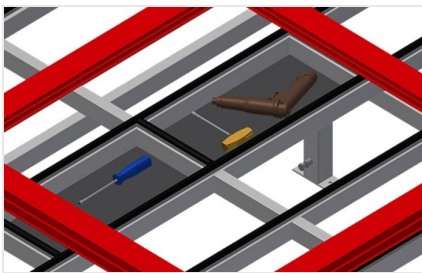

MST

Horizontal assembly
tables

MST 1000: Stable steel construction galvanised. Plastic support rollers. Height is adjustable.

MST 2000 - MST 3000: Assembly table expandable for all work tasks on frames and sashes. Stable steel construction. Horizontal frame transportation. Storage tray for setting down tools and accessories. Adjustable height. Table supporting surface with plastic slide bars. Simple installation with a modular system design.

Plastic rollers MST 1000

Support rollers L = 500 mm

Height adjustment MST 1000

Adjustable height 700 - 1,100 mm

Supporting surfaces MST 2000 / MST 3000

Supporting surfaces with plastic slide bars

Storage tray MST 2000 / MST 3000

Storage tray for setting down tools and accessories

Height adjustment MST 2000 / MST 3000

Adjustable height; working height can be set to 850 - 1,000 mm by means of adjustable feet

4-fold compressed air connection MST 2000 / MST 3000

4-fold compressed air connection for connecting compressed-air tools

Casters, compl. MST 2000 / MST 3000

Two casters with brake and two fixed rollers provide mobility in all directions

Brush strip MST 2000 / MST 3000