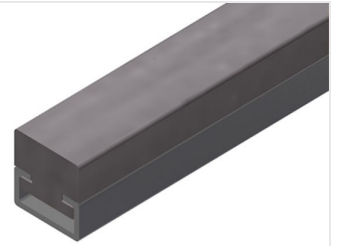

MST

Horizontal assembly
tables

MST 1000: Stable steel construction galvanised. Plastic support rollers. Height is adjustable.

MST 2000 - MST 3000: Assembly table expandable for all work tasks on frames and sashes. Stable steel construction. Horizontal frame transportation. Storage tray for setting down tools and accessories. Adjustable height. Table supporting surface with plastic slide bars. Simple installation with a modular system design.

Storage tray for setting down tools and accessories

Height adjustment MST 2000 / MST 3000

Adjustable height; working height can be set to 850 - 1,000 mm by means of adjustable feet

4-fold compressed air connection MST 2000 / MST 3000

4-fold compressed air connection for connecting compressed-air tools

Casters, compl. MST 2000 / MST 3000

Two casters with brake and two fixed rollers provide mobility in all directions

Brush strip MST 2000 / MST 3000

Supporting surfaces with brush strip

Felt strip MST 2000 / MST 3000

Supporting surfaces with felt strip

Rubber strips MST 2000 / MST 3000

Supporting surfaces with rubber-knob profile

MST / HORIZONTAL ASSEMBLY TABLES