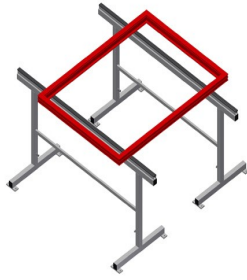

## **MB2000**

### Assembly stands

Assembly stands for working on large window elements

- Stable steel construction
- Assembly stand 2.0 m long
- Simple installation with a modular system design
- Rubber profile supporting surface
- Set of assembly stands (1 pair)
- Adjustable height

**Assembly stands (1 pair)  
MB 2000**

**Supporting surfaces**

Supporting surfaces with rubber profile

**Height adjustment**

Adjustable height 850 - 1,000 mm

**MB 2000 / ASSEMBLY STANDS**

---

- Length 2,000 mm
- Width 700 mm
- Height 850 - 1,000 mm
- Weight 40 kg