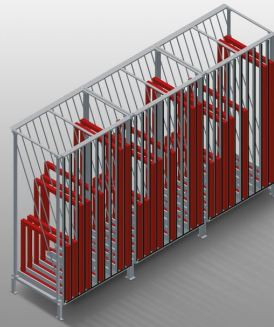

**FPRM**

**Rack systems**

Rack for storage of window elements. Stable steel construction. Vertical sash sorting rack for sorting the sash elements. Sorting rack with ten compartments. Fast access to the elements. Plastic-coated compartment dividers. Supporting surface with plastic sheet. Special slide plate bearing surfaces enable ergonomic removal of the sash elements as needed.

### Compartments

All supporting surfaces have a non-slip PVC cladding which protects surfaces from damage during storage

### Supports

Storage area with support sliding plate for even easier loading and unloading, contact surface with plastic plate