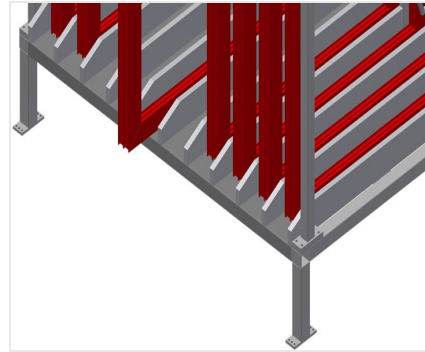

**FPRM**

**Rack systems**

Rack for storage of window elements. Stable steel construction. Vertical sash sorting rack for sorting the sash elements. Sorting rack with ten compartments. Fast access to the elements. Plastic-coated compartment dividers. Supporting surface with plastic sheet. Special slide plate bearing surfaces enable ergonomic removal of the sash elements as needed.

### Compartments

All supporting surfaces have a non-slip PVC cladding which protects surfaces from damage during storage

### Supports

Storage area with support sliding plate for even easier loading and unloading, contact surface with plastic plate